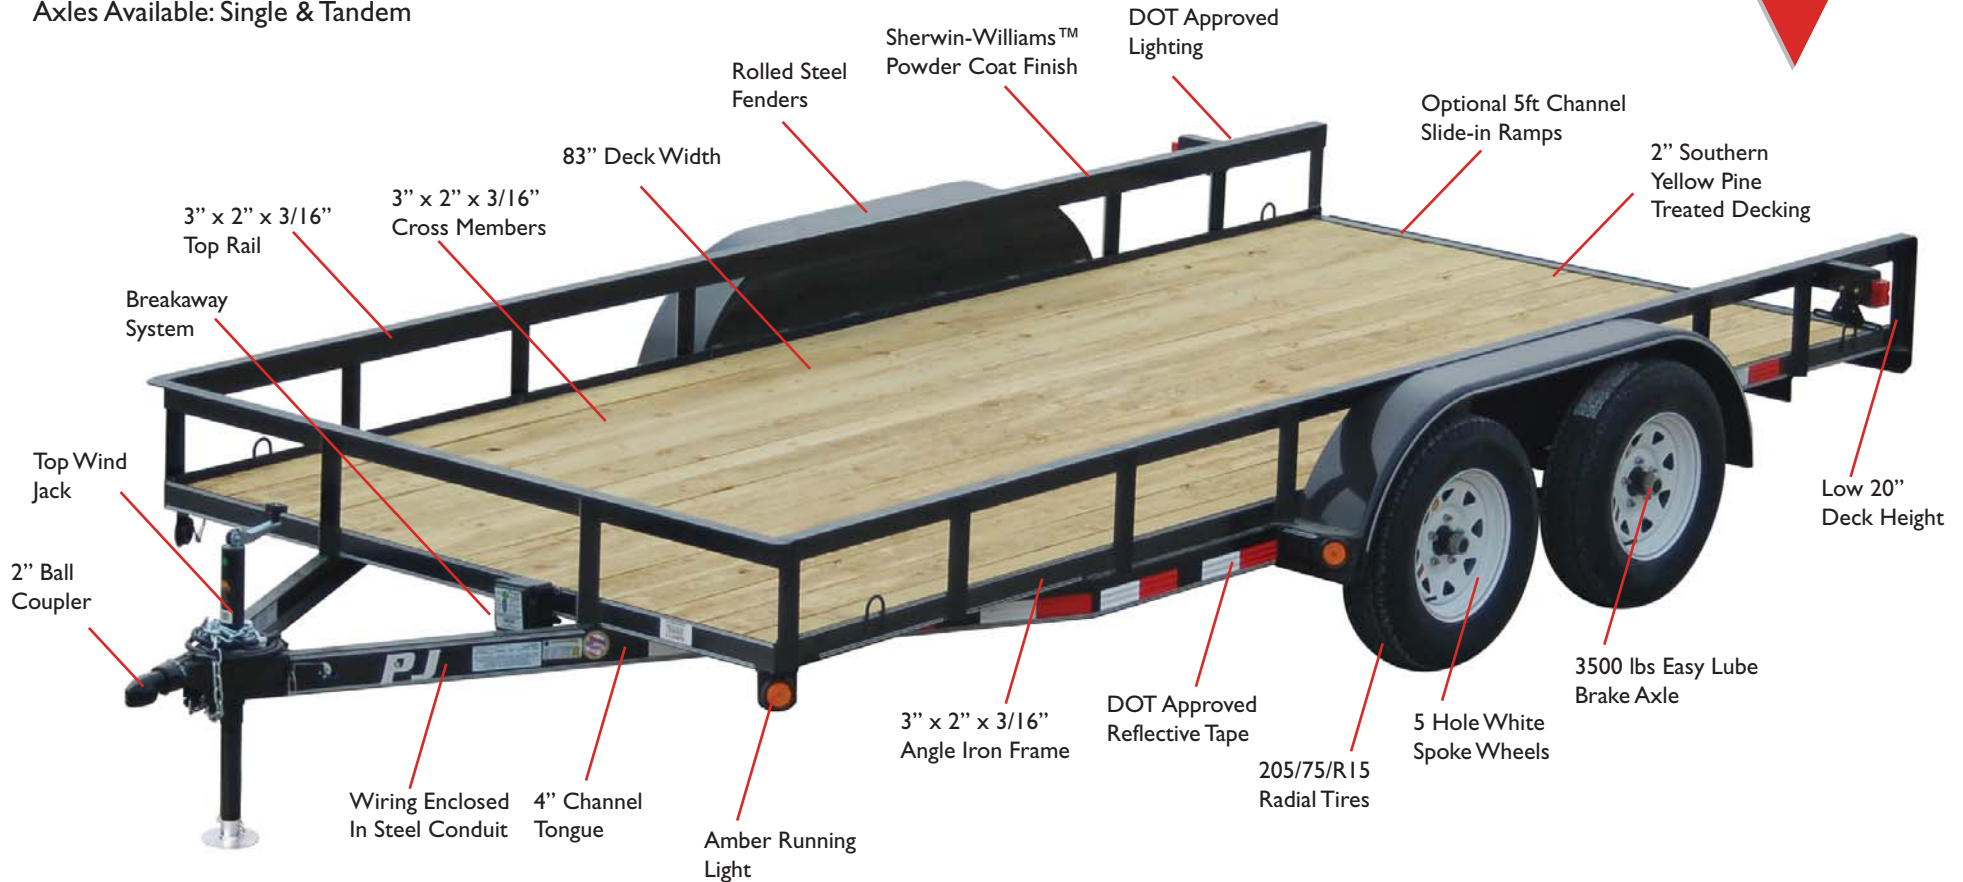

# 83" Angle Frame Utility (UB)

Lengths Available: 10', 12', 14', & 16'

Axles Available: Single & Tandem

## Low Deck Height

The use of angle for the frame allows us to achieve a super low 20" deck height. This makes loading and unloading our utility extremely easy, especially for low ground clearance equipment.

## Enclosed Wiring

We enclosed our automotive style sealed wiring harness in steel conduit. This protects the wiring from road debris and the elements, keeping you on the road and legal.

## Powder Coat Finish

Our powder coat is legendary in the open trailer industry for its durability and extra glossy finish. We powder coat our entire frame, top to bottom to ensure there are no exposed steel surfaces, preventing rust and corrosion.