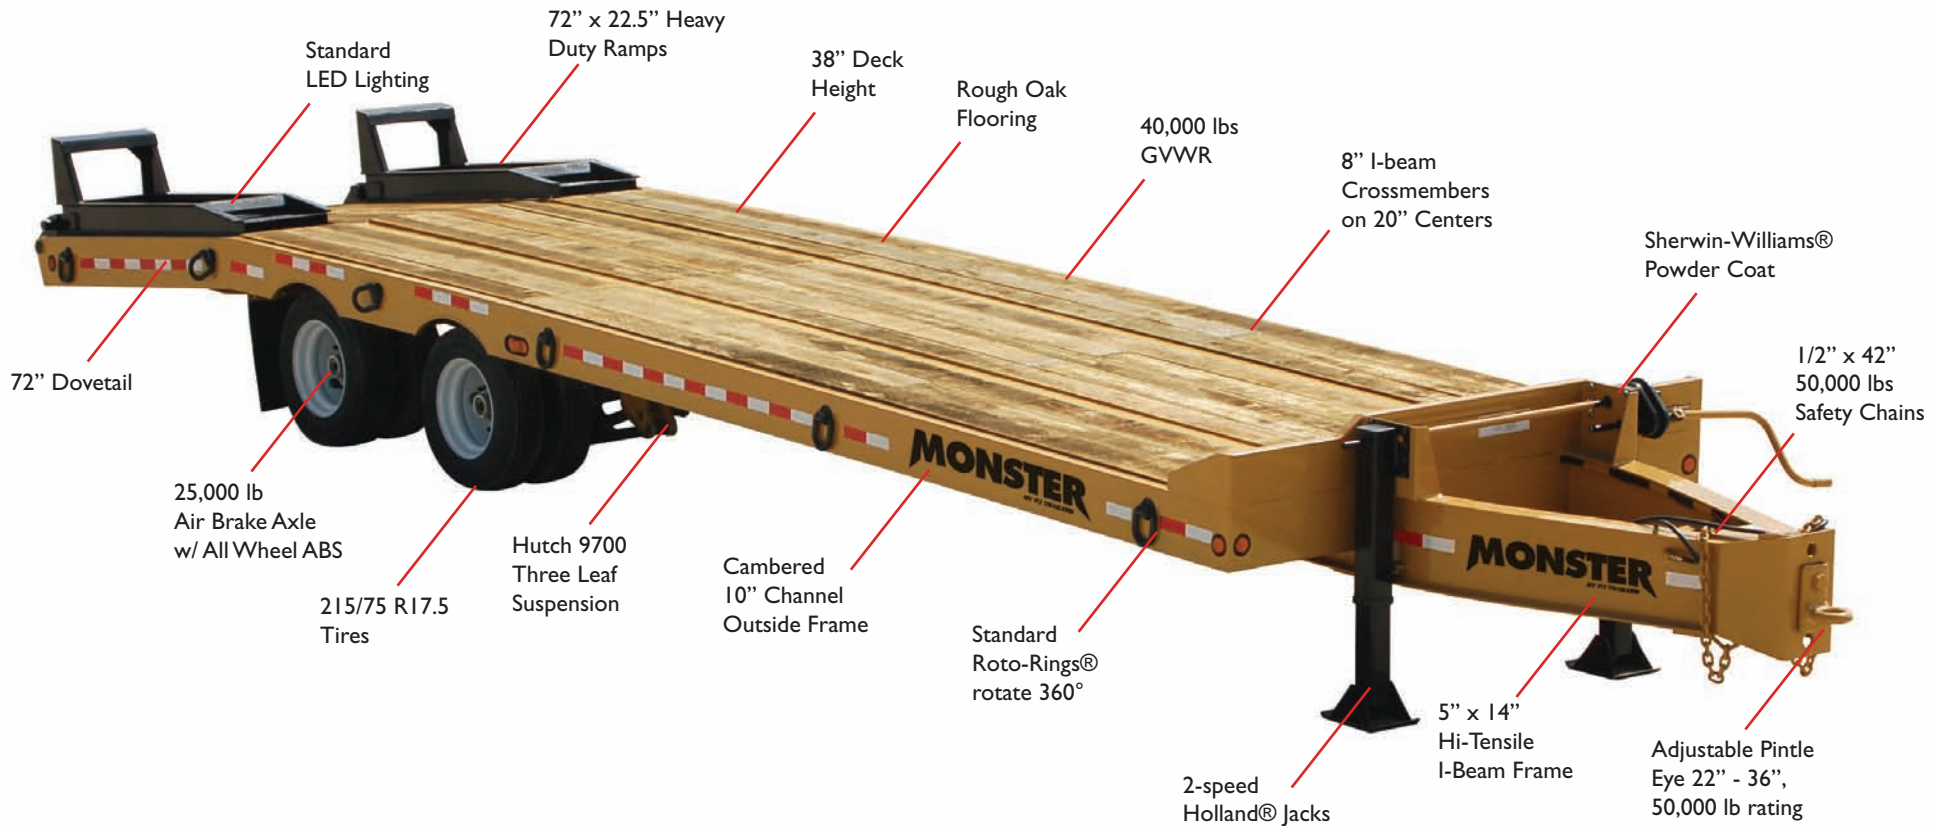

20HD HEAVY EQUIPMENT

STANDARD HUTCH 9700 SUSPENSION

STANDARD ROTO-RINGS®

72" x 22.5" HEAVY DUTY RAMPS

CAMBERED FRAME FOR INCREASED STRENGTH & WEIGHT DISTRIBUTION