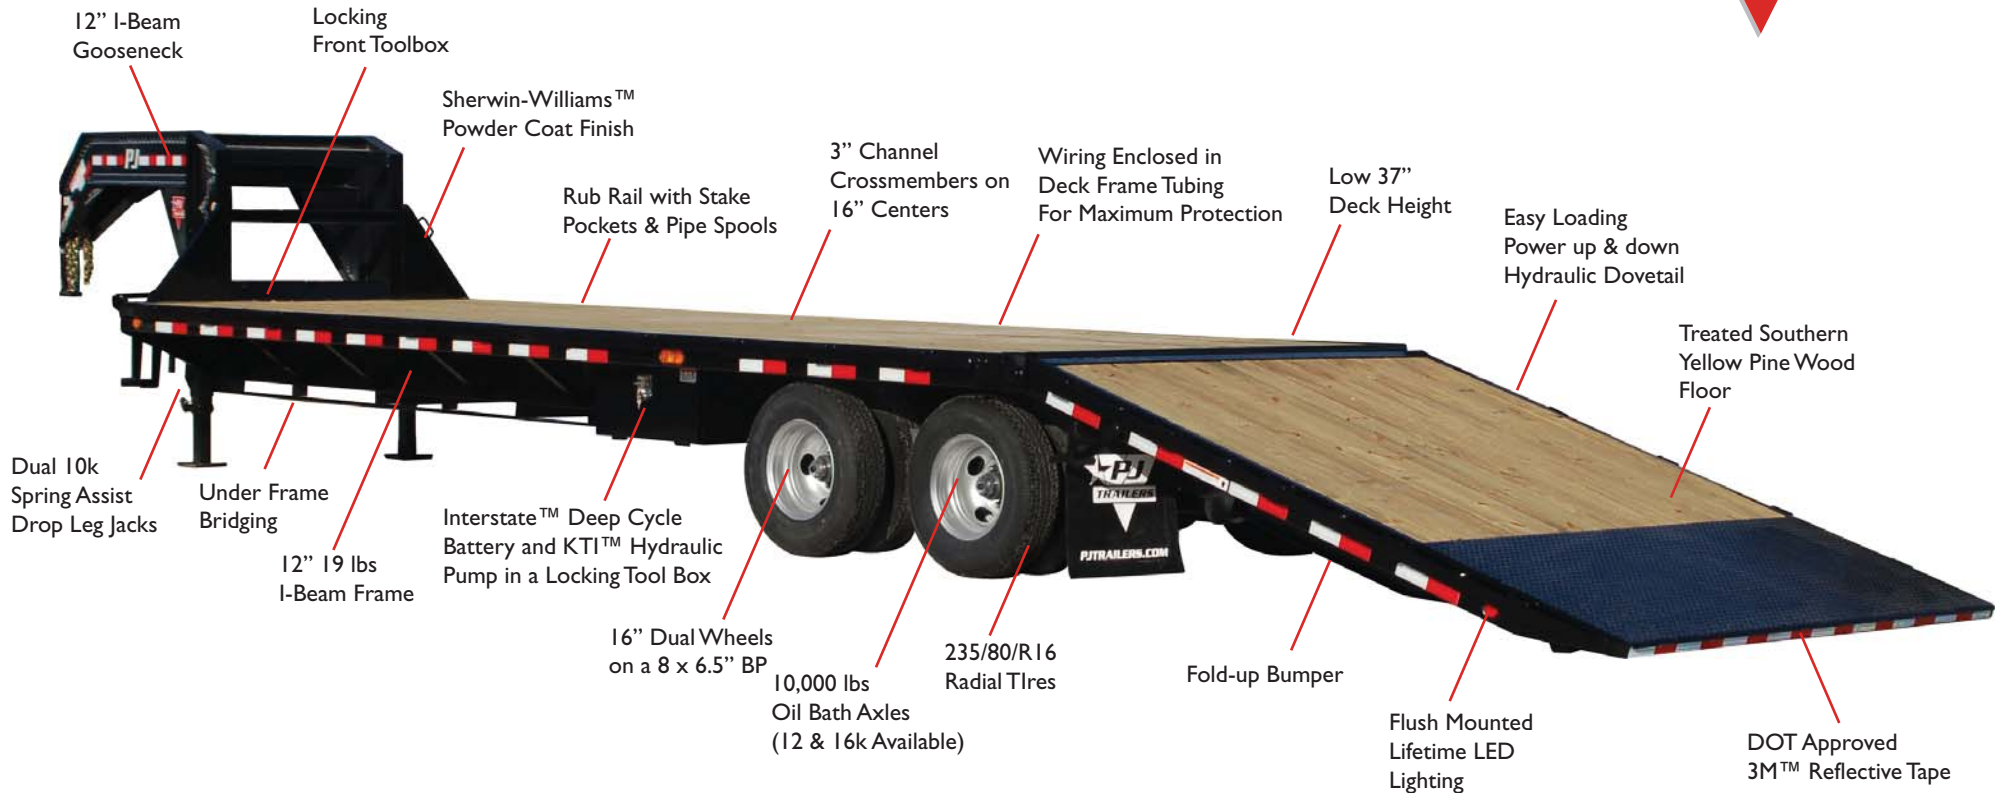

Flatdeck with Hydraulic Dovetail (FY)

Lengths: 30'-40'
Deck Height: 37"
GVWR: 22,400 lbs w/ Two (2) 10,000 lbs Axles

Hydraulic Dovetail

Our dovetail saves you time and energy by eliminating the need to flip over or lift heavy ramps. Simply press a button and the entire dovetail lowers flush to the ground, making it a breeze to drive on heavy equipment and machinery. Our dual hydraulic cylinder design makes our dovetail especially reliable and rugged for everyday use.

Sherwin-Williams™ Powder Coat Finish

Our powder coat is legendary in the open trailer industry for its durability and extra glossy finish. We powder coat our entire frame, top to bottom to ensure there are no exposed steel surfaces, preventing rust and corrosion.